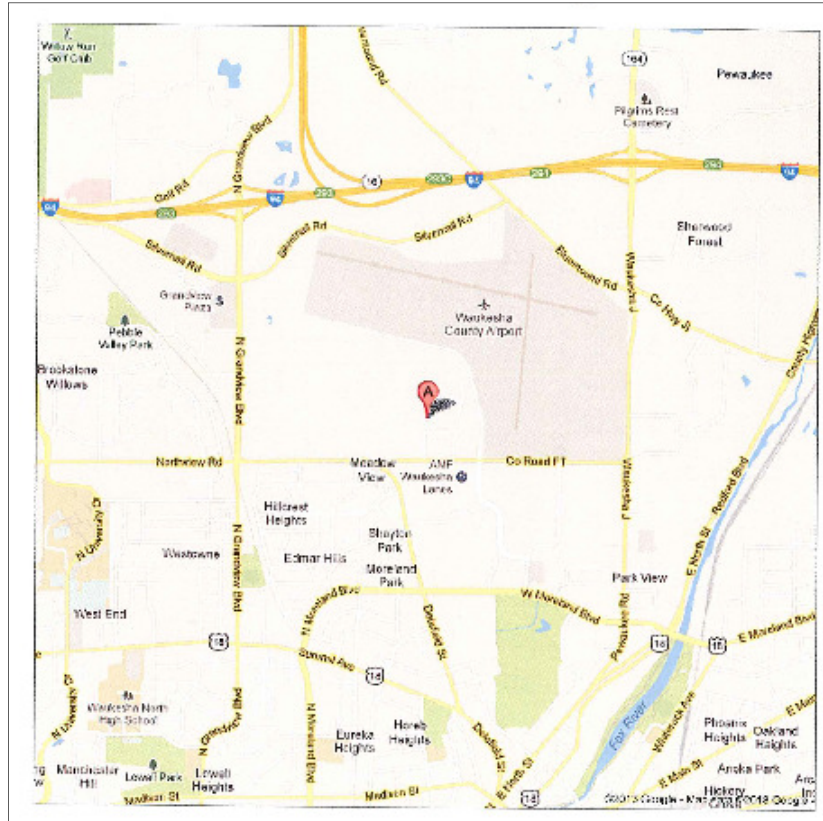

1000 Northview Road, Waukesha, WI

Exit I-94 at Exit 294 - Highway J. South to Northview Road. Turn right.
1/4 mile to Expo Center

The show will be held in the Arena of the Waukesha County Exposition Center.
Exhibitors can enter at Gate 3 and unload at Door 9 to avoid dealing with steps.